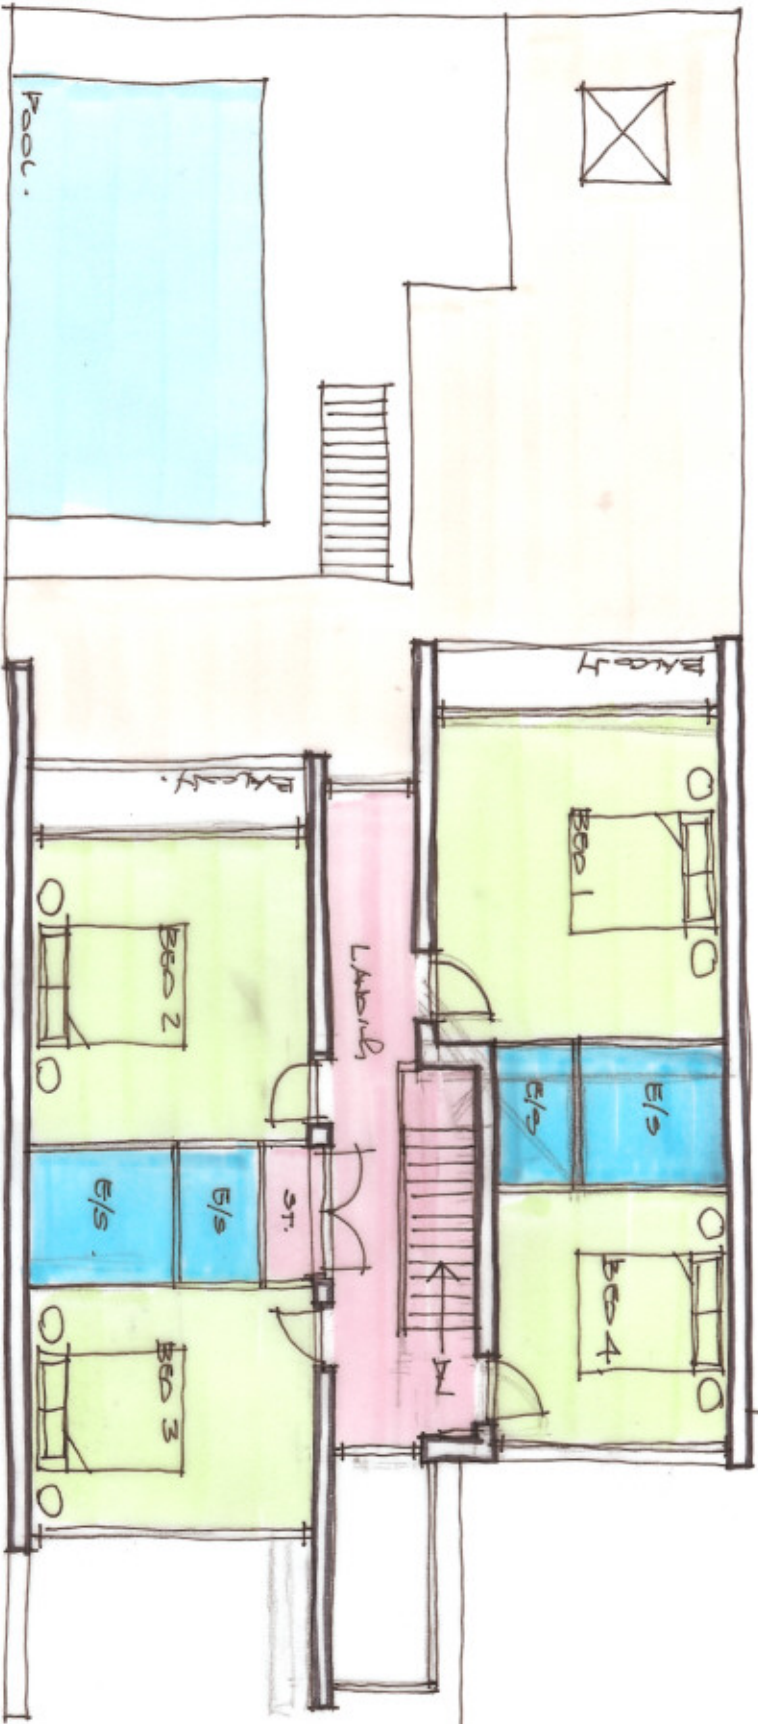

0
0
0

Lounge Area Level ?

3 COORSE CLOSE .

COOMBE CLOSE

QUBE
 architectural design + visualization

C A P T I
 Fairview Road
 Dartmouth
 D e v o n
 T Q 6 9 E N

t: 01803 836 633
 f: 01803 836 633
 m: 07971 447 231
 e: info@qubedesign.co.uk
 w: www.qubedesign.co.uk

0011
 GROUND FLOOR LEVEL:

00101
 FIRST FLOOR LEVEL:

3 COMBES CASE

QUBE
 architectural design +
 visualization

C O P Y R I G H T
 Fairview Road
 Dartmouth
 Devon
 T Q 6 9 E N
 01803 835 633
 01803 835 633
 07971 447 231
 q:info@qubedesign.co.uk
 w:www.qubedesign.co.uk