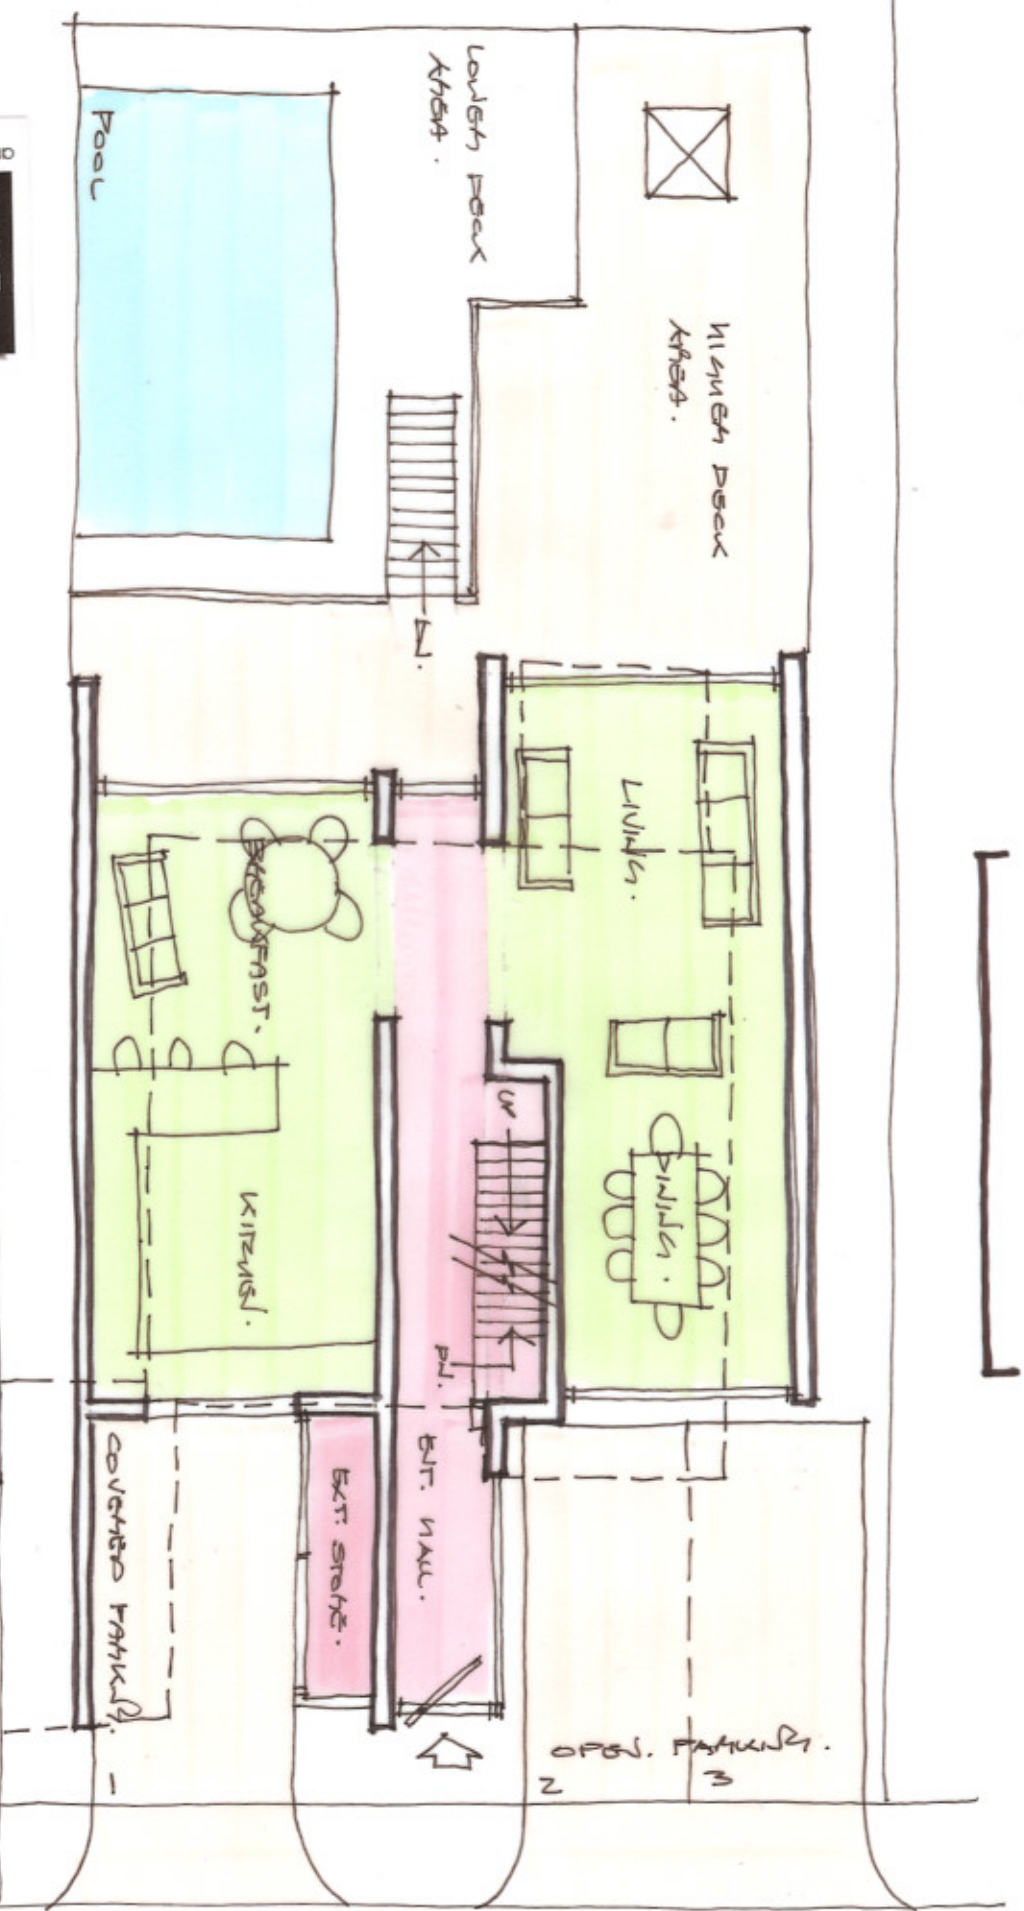

0
0
0

Lounge Area Level ?

3 COORSE CLOSE .

COOMBE CLOSE

QUBE
 architectural design + visualization

C A P T I
 Fairview Road
 Dartmouth
 D e v o n
 T Q 6 9 E N

t: 01803 836 633
 f: 01803 836 633
 m: 07971 447 231
 e: info@qubedesign.co.uk
 w: www.qubedesign.co.uk

0011
 GROUND FLOOR LEVEL:

00101
 FIRST FLOOR LEVEL:

3 COMBES CASE

QUBE
 architectural design +
 visualization

C O P Y R I G H T
 Fairview Road
 Dartmouth
 Devon
 T Q 6 9 E N
 01803 835 633
 01803 835 633
 07971 447 231
 q:info@qubedesign.co.uk
 w:www.qubedesign.co.uk